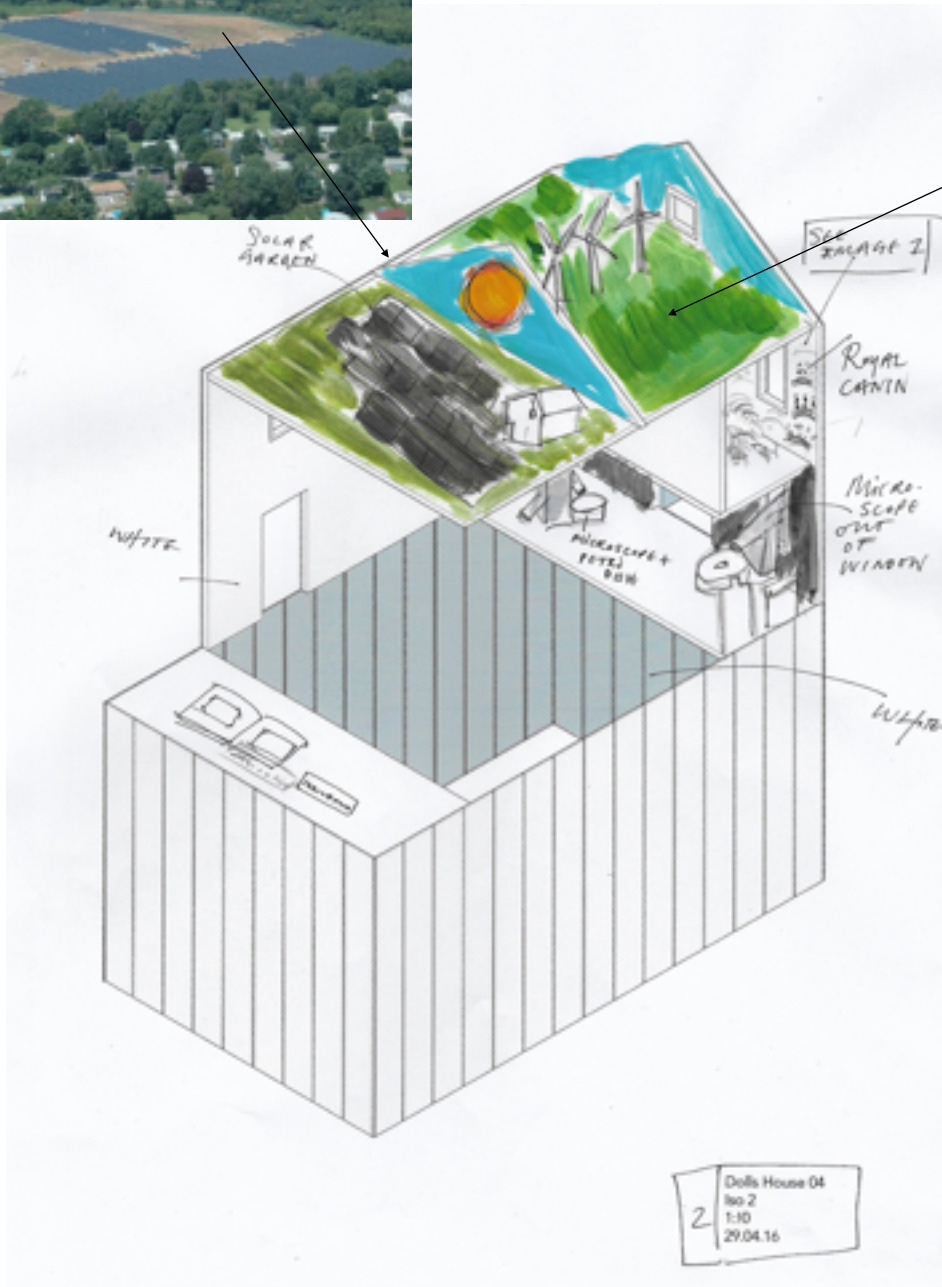

House 4: Innovation

Dolls House 04
 Iso 1
 1:30
 29.04.16

ROYAL CANIN

- o Manufacturing innovations
 - Nurturing scale: Harmonizing the equipment in our plants
 - Veghel plant: anaerobic methane wastewater technology
 - M&Ms: panning story, candy coated shell, M on the
- o Pet nutrition: Waltham and RC developing breed and disease specific diets
- o Food: Purchase of patent for parboiling, which helped expand our rice business
- o Wind farm attempt in 1970s in Australia
- o Solar Garden
- o Marketing code (commitment not to advertising to children under 12)