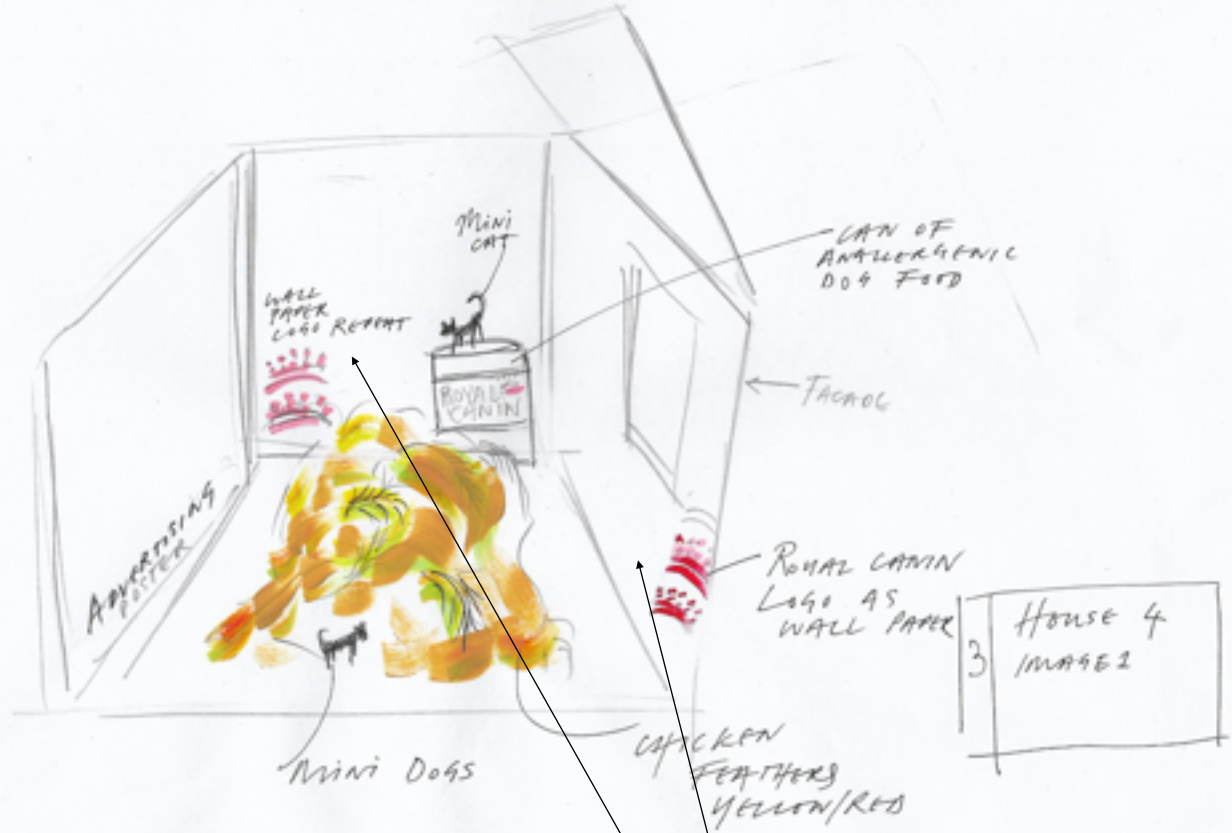

House 4: Innovation

Dolls House 04
 Iso 1
 1:30
 29.04.16

ROYAL CANIN

- o Manufacturing innovations
 - Nurturing scale: Harmonizing the equipment in our plants
 - Veghel plant: anaerobic methane wastewater technology
 - M&Ms: panning story, candy coated shell, M on the
- o Pet nutrition: Waltham and RC developing breed and disease specific diets
- o Food: Purchase of patent for parboiling, which helped expand our rice business
- o Wind farm attempt in 1970s in Australia
- o Solar Garden
- o Marketing code (commitment not to advertising to children under 12)